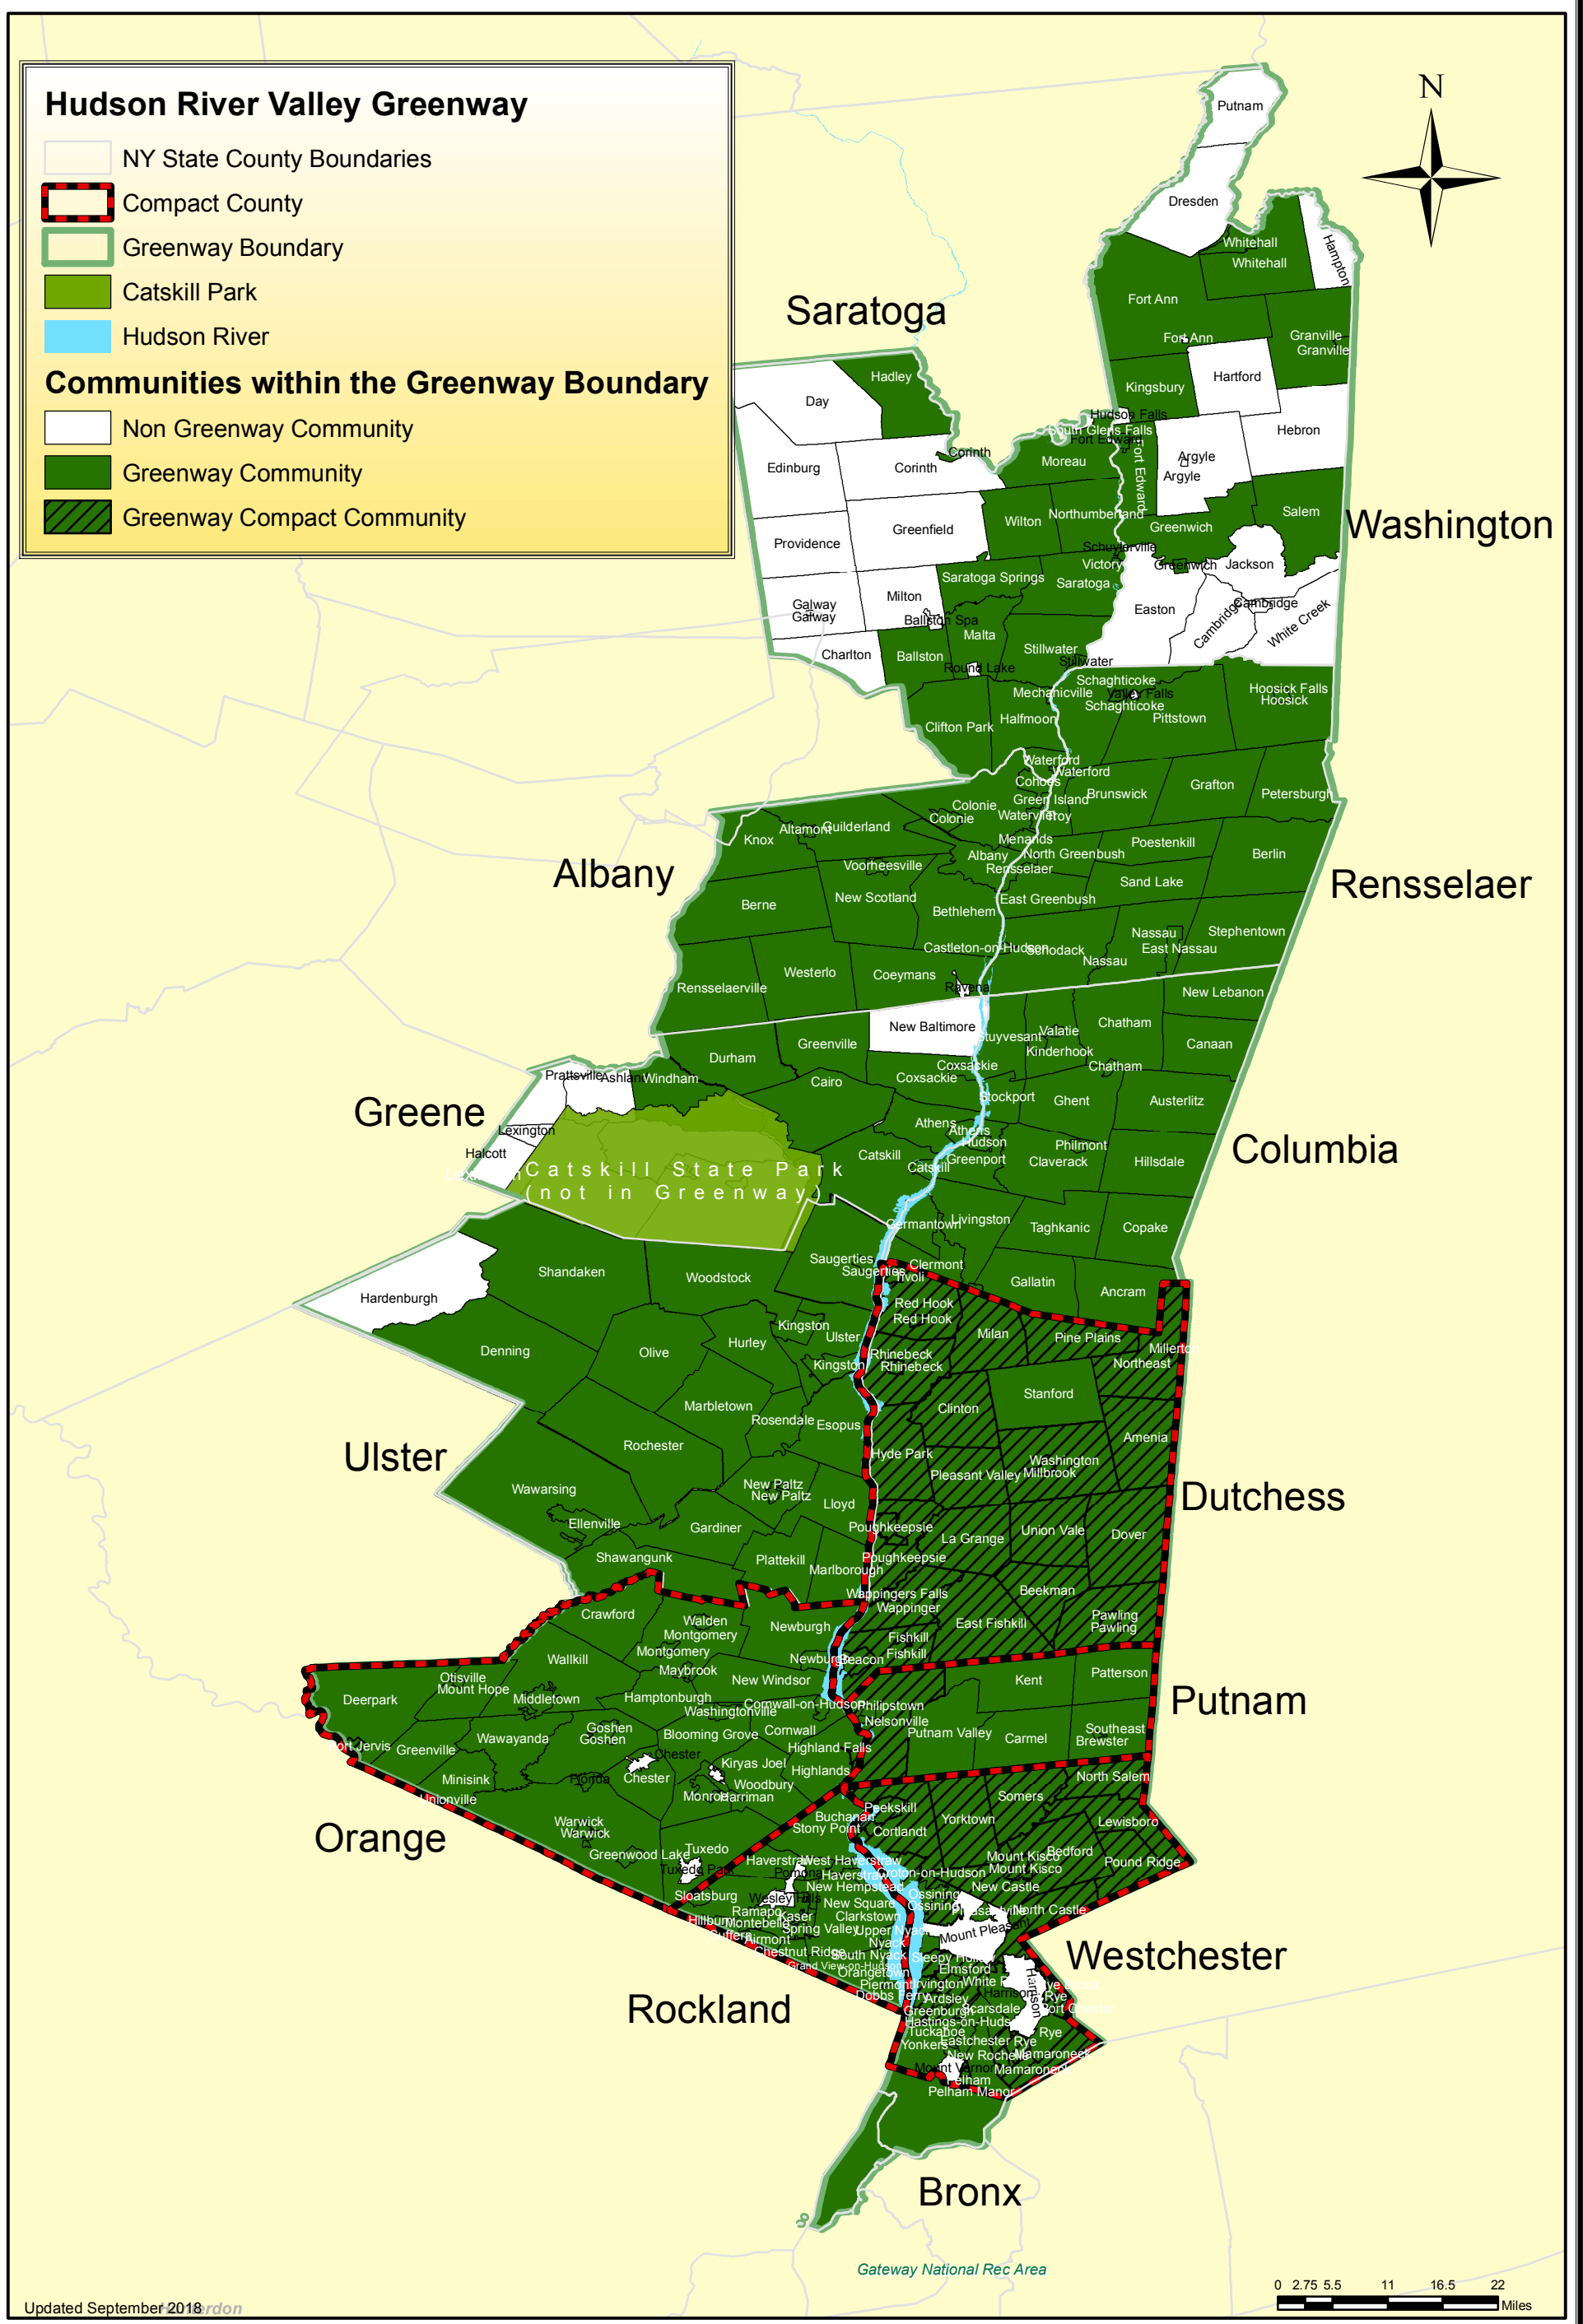

### Hudson River Valley Greenway

-  NY State County Boundaries
-  Compact County
-  Greenway Boundary
-  Catskill Park
-  Hudson River

### Communities within the Greenway Boundary

-  Non Greenway Community
-  Greenway Community
-  Greenway Compact Community

Updated September 2018 rdon

# Hudson River Valley Greenway