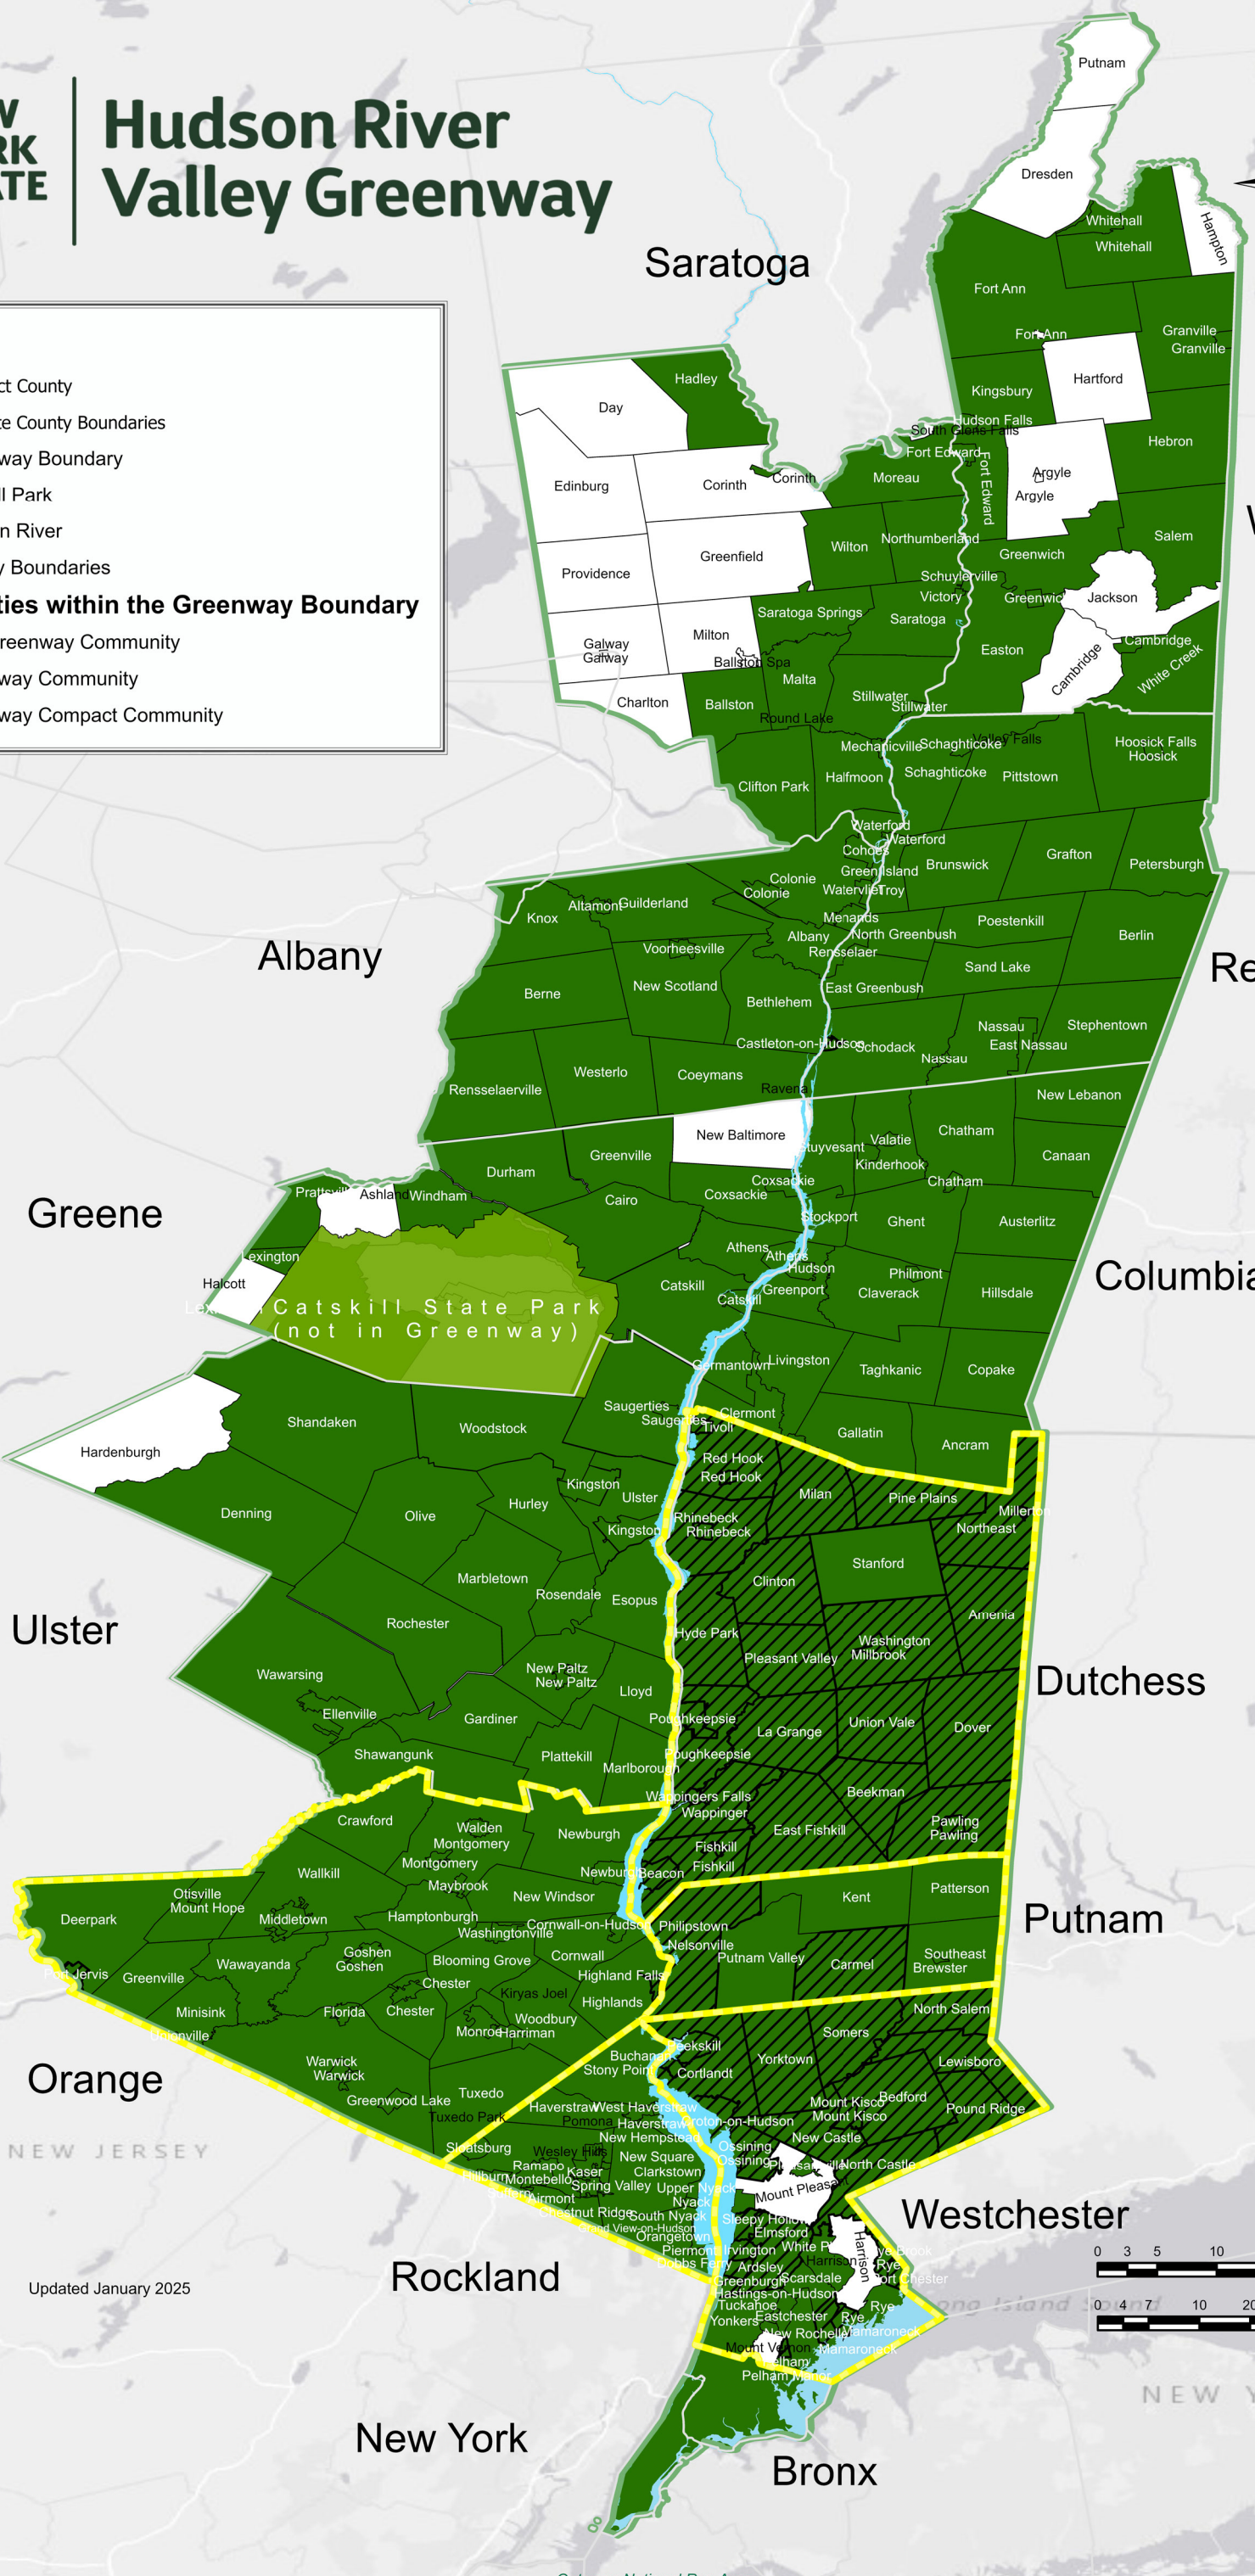

# Hudson River Valley Greenway

**Layer**

- Compact County
- NY State County Boundaries
- Greenway Boundary
- Catskill Park
- Hudson River
- County Boundaries

**Communities within the Greenway Boundary**

- Non Greenway Community
- Greenway Community
- Greenway Compact Community